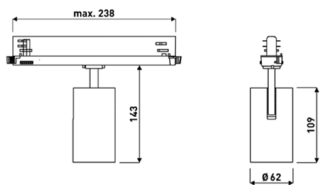

Lenty Track 3PTD