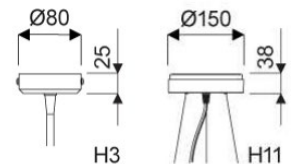

VARISTO

Size	LED luminous flux class	Light color	CRI_{Ra}	System luminous flux	System performance	Order number	
						white	black
∅ 600	6000 lm	3000 K	>80	5555 lm	51 W	10372409	10372410
∅ 600	6000 lm	4000 K	>80	5785 lm	51 W	10372411	10372412
∅ 1000	10000 lm	3000 K	>80	9720 lm	89 W	10372413	10372414
∅ 1000	10000 lm	4000 K	>80	10120 ch	89 W	10372415	10372416
∅ 1500	15000 lm	3000K	>80	14575 ch	134 W	10372417	10372418
∅ 1500	15000 lm	4000 K	>80	15185 ch	134 W	10372419	10372420

Fastening

Suspensions

Cable color	Transparent
Connection type	Ready to plug in
Light connection Socket	GST 18i3
Number of cable hangers	3

Fastening	Pendulum length	Order number	
		white	black
H3	1500mm	10155146	10155148
H3	3000mm	10155149	10155151
H3	6000mm	10155152	10155154
H11	1500mm	10155155	10155157
H11	3000mm	10155158	10155160
H11	6000mm	10155161	10155163