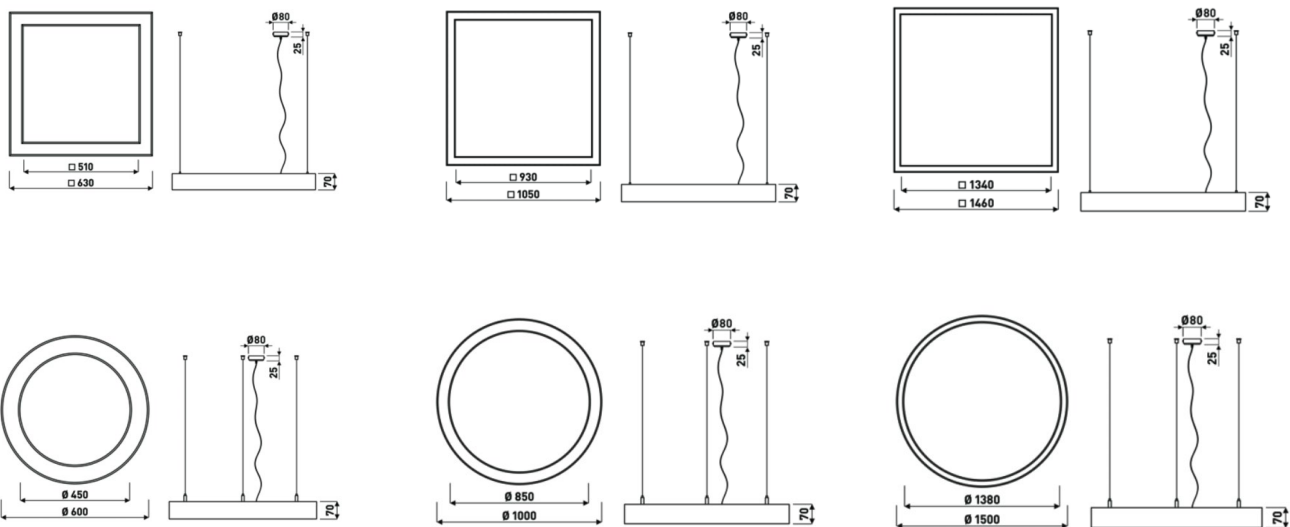

#### Several sizes

**Round:** 600mm (6,000lm), 1000mm (10,000lm), 1500mm (15,000lm)

**Square:** 630mm (6,000lm), 1050mm (10,000lm), 1460mm (15,000lm)

## VARISTO

[www.oktalite.com/varisto](http://www.oktalite.com/varisto)

Luminaire type	Suspended luminaires
Application areas	General ambient lighting, entrance areas
Range of action	rigid
Fastening	Extension, ceiling canopy
Pendulum length	1,500 mm - 6,000 mm
Size	Round: 600mm, 1,000mm, 1,500mm Square: 630mm, 1,050mm, 1,460mm
Lighting technology	LED
Beam angel	Lambertsch
LED luminous flux class	6,000 lm - 15,000 lm
Light colour CRI 80	3000 K, 4000 K
Supply unit	Driver integrated in the luminaire profile
Luminaire colour	RAL 9005 jet black RAL 9016 traffic white Special colors on request
Surface	structure powder-coated
Nominal voltage	220 - 240 V, 50/60Hz
Weight	approx. 5.6 kg, approx. 12 kg, approx. 18 kg
Test mark	  