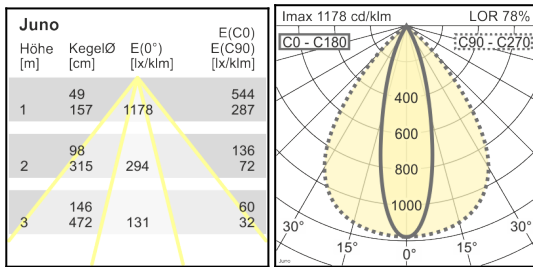

Efficient White: R₉ = 75, R_i = 91, R_g = 102

Technical details as well as weight specifications and measurements have been prepared with care. Errors excepted. All dimensions in mm · LED service life data: L80/B10 at ambient temperature (ta) 25°C. Rated lamp service life 50,000h. Luminous flux and efficiency specifications are subject to a tolerance of +/- 10%. Min CRI Ra: >80 / >90 · Product images are used as an example and may differ from the original · We reserve the right to make changes, insofar as they serve progress. Oktalite Lichttechnik GmbH · Mathias-Brüggen-Str. 73 · 50829 Cologne · T +49 221 59767-0 · F +49 221 59767-40 · mail@oktalite.com · www.oktalite.com · 2020-11-26

Optic Juno - LED ^{IQ} DALI

oktalite

Optic

Freeform lens

Type

Optic integrated

Beam angle

Oval light distribution

Cover

LOR

without

78 %

Technical details as well as weight specifications and measurements have been prepared with care. Errors excepted. All dimensions in mm · LED service life data: L80/B10 at ambient temperature (ta) 25°C. Rated lamp service life 50,000h. Luminous flux and efficiency specifications are subject to a tolerance of +/- 10%. Min CRI Ra: >80 / >90 · Product images are used as an example and may differ from the original · We reserve the right to make changes, insofar as they serve progress. Oktalite Lichttechnik GmbH · Mathias-Brüggen-Str. 73 · 50829 Cologne · T +49 221 59767-0 · F +49 221 59767-40 · mail@oktalite.com · www.oktalite.com · 2020-11-26