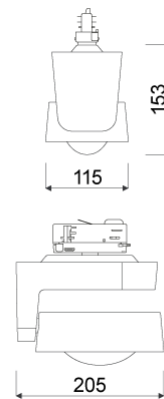

LED^{IQ} DALI

Technical details as well as weight specifications and measurements have been prepared with care. Errors excepted. All dimensions in mm · LED service life data: L80/B10 at ambient temperature (ta) 25°C. Rated lamp service life 50,000h. Luminous flux and efficiency specifications are subject to a tolerance of +/- 10%. Min CRI Ra: >80 / >90 · Product images are used as an example and may differ from the original · We reserve the right to make changes, insofar as they serve progress. Oktalite Lichttechnik GmbH · Mathias-Brüggen-Str. 73 · 50829 Cologne · T +49 221 59767-0 · F +49 221 59767-40 · mail@oktalite.com · www.oktalite.com · 2020-11-26

Efficient White: R₉ = 75, R_i = 91, R_g = 102

Technical details as well as weight specifications and measurements have been prepared with care. Errors excepted. All dimensions in mm · LED service life data: L80/B10 at ambient temperature (ta) 25°C. Rated lamp service life 50,000h. Luminous flux and efficiency specifications are subject to a tolerance of +/- 10%. Min CRI Ra: >80 / >90 · Product images are used as an example and may differ from the original · We reserve the right to make changes, insofar as they serve progress. Oktalite Lichttechnik GmbH · Mathias-Brüggen-Str. 73 · 50829 Cologne · T +49 221 59767-0 · F +49 221 59767-40 · mail@oktalite.com · www.oktalite.com · 2020-11-26