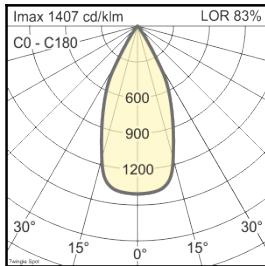

	Beam angle	Reflector colour	LO
	Adjustable 20° - 45° set on 20°	silver	82 %

Twingle - SP			
Höhe [m]	KegelØ [cm]	E(0°) [lx/klm]	E(C0) [lx/klm]
1	35	3324	1613
2	69	831	403
3	104	369	179

Technical details as well as weight specifications and measurements have been prepared with care. Errors excepted. All dimensions in mm · LED service life data: L80/B10 at ambient temperature (ta) 25°C. Rated lamp service life 50,000h. Luminous flux and efficiency specifications are subject to a tolerance of +/- 10%. Min CRI Ra: >80 / >90 · Product images are used as an example and may differ from the original · We reserve the right to make changes, insofar as they serve progress. Oktalite Lichttechnik GmbH · Mathias-Brüggen-Str. 73 · 50829 Cologne · T +49 221 59767-0 · F +49 221 59767-40 · mail@oktalite.com · www.oktalite.com · 2019-06-25

				Beam angle	Reflector colour	LO
Twingle - WFL				Adjustable 20° - 45° set on 45°	silver	83 %
Höhe [m]	KegelØ [cm]	E(0°) [lx/klm]	E(C0) [lx/klm]			
1	87	1407	544			
2	174	352	136			
3	261	156	60			

Technical details as well as weight specifications and measurements have been prepared with care. Errors excepted. All dimensions in mm · LED service life data: L80/B10 at ambient temperature (ta) 25°C. Rated lamp service life 50,000h. Luminous flux and efficiency specifications are subject to a tolerance of +/- 10%. Min CRI Ra: >80 / >90 · Product images are used as an example and may differ from the original · We reserve the right to make changes, insofar as they serve progress. Oktalite Lichttechnik GmbH · Mathias-Brüggen-Str. 73 · 50829 Cologne · T +49 221 59767-0 · F +49 221 59767-40 · mail@oktalite.com · www.oktalite.com · 2019-06-25