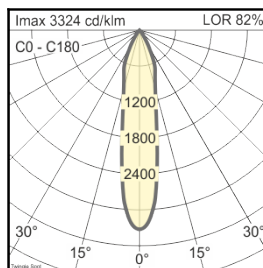

Technical details as well as weight specifications and measurements have been prepared with care. Errors excepted. All dimensions in mm · LED service life data: L80/B10 at ambient temperature (ta) 25°C. Rated lamp service life 50,000h. Luminous flux and efficiency specifications are subject to a tolerance of +/- 10%. Min CRI Ra: >80 / >90 · Product images are used as an example and may differ from the original · We reserve the right to make changes, insofar as they serve progress. Oktalite Lichttechnik GmbH · Mathias-Brüggen-Str. 73 · 50829 Cologne · T +49 221 59767-0 · F +49 221 59767-40 · mail@oktalite.com · www.oktalite.com · 2019-06-16

Beam angle	Reflector colour	LOR
Adjustable 20° - 45° set on 20°	silver	82 %

Twingle - SP			
Höhe [m]	KegelØ [cm]	E(0°) [lx/klm]	E(C0) [lx/klm]
1	35	3324	1613
2	69	831	403
3	104	369	179

Technical details as well as weight specifications and measurements have been prepared with care. Errors excepted. All dimensions in mm · LED service life data: L80/B10 at ambient temperature (ta) 25°C. Rated lamp service life 50,000h. Luminous flux and efficiency specifications are subject to a tolerance of +/- 10%. Min CRI Ra: >80 / >90 · Product images are used as an example and may differ from the original · We reserve the right to make changes, insofar as they serve progress. Oktalite Lichttechnik GmbH · Mathias-Brüggen-Str. 73 · 50829 Cologne · T +49 221 59767-0 · F +49 221 59767-40 · mail@oktalite.com · www.oktalite.com · 2019-06-16