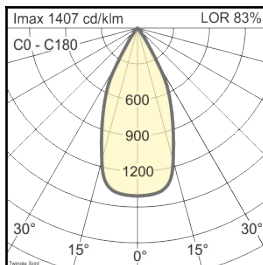

Beam angle	Reflector colour	LOR

Twingle - WFL			
Höhe [m]	KegelØ [cm]	E(0°) [lx/klm]	E(C0) [lx/klm]
1	87	1407	544
2	174	352	136
3	261	156	60

Adjustable 20° - 45° set on 45°

silver

83 %

Technical details as well as weight specifications and measurements have been prepared with care. Errors excepted. All dimensions in mm · LED service life data: L80/B10 at ambient temperature (ta) 25°C. Rated lamp service life 50,000h. Luminous flux and efficiency specifications are subject to a tolerance of +/- 10%. Min CRI Ra: >80 / >90 · Product images are used as an example and may differ from the original · We reserve the right to make changes, insofar as they serve progress. Oktalite Lichttechnik GmbH · Mathias-Brüggen-Str. 73 · 50829 Cologne · T +49 221 59767-0 · F +49 221 59767-40 · mail@oktalite.com · www.oktalite.com · 2019-06-16