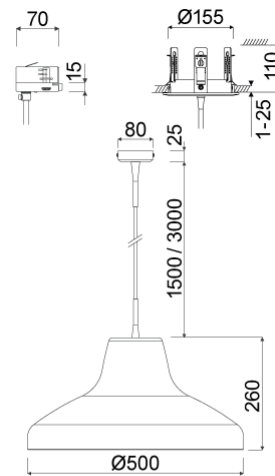

Ceiling thickness	1 - 25 mm
Lighting technology	E27
Lamp power	max. 60 W
Supply unit	Driver integrated
Luminaire colour	RAL 9005 jet black RAL 9016 traffic white Special colours on request

Surface	structure powder-coated
Suspension length	1500mm, 3000mm
Nominal voltage	220 - 240 V, 50/60Hz
Weight	Approx. 2.4 kg

Components	 Luminaire housing  Optic  Lamp
------------	--

Test seal	   
-----------	---

Technical details as well as weight specifications and measurements have been prepared with care. Errors excepted. All dimensions in mm · LED service life data: L80/B10 at ambient temperature (ta) 25°C. Rated lamp service life 50,000h. Luminous flux and efficiency specifications are subject to a tolerance of +/- 10%. Min CRI Ra: >80 / >90 · Product images are used as an example and may differ from the original · We reserve the right to make changes, insofar as they serve progress. Oktalite Lichttechnik GmbH · Mathias-Brüggen-Str. 73 · 50829 Cologne · T +49 221 59767-0 · F +49 221 59767-40 · mail@oktalite.com · www.oktalite.com · 2019-06-16

Technical details as well as weight specifications and measurements have been prepared with care. Errors excepted. All dimensions in mm · LED service life data: L80/B10 at ambient temperature (ta) 25°C. Rated lamp service life 50,000h. Luminous flux and efficiency specifications are subject to a tolerance of +/- 10%. Min CRI Ra: >80 / >90 · Product images are used as an example and may differ from the original · We reserve the right to make changes, insofar as they serve progress. Oktalite Lichttechnik GmbH · Mathias-Brüggen-Str. 73 · 50829 Cologne · T +49 221 59767-0 · F +49 221 59767-40 · mail@oktalite.com · www.oktalite.com · 2019-06-16