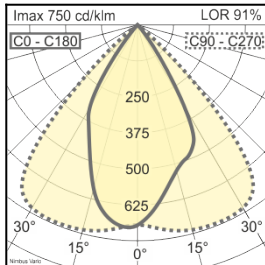

LED^{IQ}

* B = Bakery, V = Vegetable, C = Cheese,
M = Meat,
M = Meat, F = Fish

Technical details as well as weight specifications and measurements have been prepared with care. Errors excepted. All dimensions in mm · LED service life data: L80/B10 at ambient temperature (ta) 25°C. Rated lamp service life 50,000h. Luminous flux and efficiency specifications are subject to a tolerance of +/- 10%. Min CRI Ra: >80 / >90 · Product images are used as an example and may differ from the original · We reserve the right to make changes, insofar as they serve progress. Oktalite Lichttechnik GmbH · Mathias-Brüggen-Str. 73 · 50829 Cologne · T +49 221 59767-0 · F +49 221 59767-40 · mail@oktalite.com · www.oktalite.com · 2019-06-16

* Efficient White: $R_s = 75$, $R_f = 91$, $R_g = 102$

Brilliant Colour: $R_s = 92$, $R_f = 93$, $R_g = 106$

Beam angle	Reflector colour	LOR
Wall Washer	silver	91 %

Technical details as well as weight specifications and measurements have been prepared with care. Errors excepted. All dimensions in mm · LED service life data: L80/B10 at ambient temperature (ta) 25°C. Rated lamp service life 50,000h. Luminous flux and efficiency specifications are subject to a tolerance of +/- 10%. Min CRI Ra: >80 / >90 · Product images are used as an example and may differ from the original · We reserve the right to make changes, insofar as they serve progress. Oktalite Lichttechnik GmbH · Mathias-Brüggen-Str. 73 · 50829 Cologne · T +49 221 59767-0 · F +49 221 59767-40 · mail@oktalite.com · www.oktalite.com · 2019-06-16