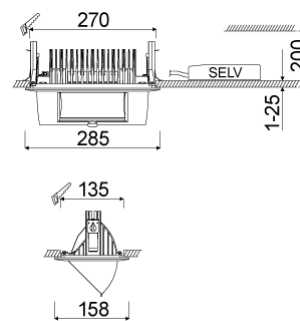

LED^{IQ}

* B = Bakery, V = Vegetable, C = Cheese,
M = Meat,
M = Meat, F = Fish

Technical details as well as weight specifications and measurements have been prepared with care. Errors excepted. All dimensions in mm · LED service life data: L80/B10 at ambient temperature (ta) 25°C. Rated lamp service life 50,000h. Luminous flux and efficiency specifications are subject to a tolerance of +/- 10%. Min CRI Ra: >80 / >90 · Product images are used as an example and may differ from the original · We reserve the right to make changes, insofar as they serve progress. Oktalite Lichttechnik GmbH · Mathias-Brüggen-Str. 73 · 50829 Cologne · T +49 221 59767-0 · F +49 221 59767-40 · mail@oktalite.com · www.oktalite.com · 2019-06-16

* Efficient White: $R_s = 75$, $R_f = 91$, $R_g = 102$

Brilliant Colour: $R_s = 92$, $R_f = 93$, $R_g = 106$

Beam angle	Reflector colour	LOR
Wall Washer	silver	91 %

Technical details as well as weight specifications and measurements have been prepared with care. Errors excepted. All dimensions in mm · LED service life data: L80/B10 at ambient temperature (ta) 25°C. Rated lamp service life 50,000h. Luminous flux and efficiency specifications are subject to a tolerance of +/- 10%. Min CRI Ra: >80 / >90 · Product images are used as an example and may differ from the original · We reserve the right to make changes, insofar as they serve progress. Oktalite Lichttechnik GmbH · Mathias-Brüggen-Str. 73 · 50829 Cologne · T +49 221 59767-0 · F +49 221 59767-40 · mail@oktalite.com · www.oktalite.com · 2019-06-16