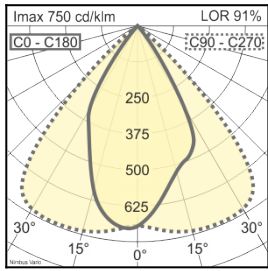

Efficient White: R₉ = 75, R_r = 91, R_g = 102Brilliant Colour: R₉ = 94, R_r = 95, R_g = 104

Technical details as well as weight specifications and measurements have been prepared with care. Errors excepted. All dimensions in mm · LED service life data: L80/B10 at ambient temperature (ta) 25°C. Rated lamp service life 50,000h. Luminous flux and efficiency specifications are subject to a tolerance of +/- 10%. Min CRI Ra: >80 / >90 · Product images are used as an example and may differ from the original · We reserve the right to make changes, insofar as they serve progress. Oktalite Lichttechnik GmbH · Mathias-Brüggen-Str. 73 · 50829 Cologne · T +49 221 59767-0 · F +49 221 59767-40 · mail@oktalite.com · www.oktalite.com · 2021-01-24

Optic NIMBUS - LED

oktalite

Optic folding reflector
 Type Optic integrated

Beam angle	Cover	LOR
Wall Washer	without	91 %

Technical details as well as weight specifications and measurements have been prepared with care. Errors excepted. All dimensions in mm · LED service life data: L80/B10 at ambient temperature (ta) 25°C. Rated lamp service life 50,000h. Luminous flux and efficiency specifications are subject to a tolerance of +/- 10%. Min CRI Ra: >80 / >90 · Product images are used as an example and may differ from the original · We reserve the right to make changes, insofar as they serve progress. Oktalite Lichttechnik GmbH · Mathias-Brüggen-Str. 73 · 50829 Cologne · T +49 221 59767-0 · F +49 221 59767-40 · mail@oktalite.com · www.oktalite.com · 2021-01-24