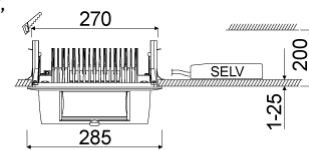

Luminaire housing

Supply unit

Test seal

* M = Meat,
M = Meat, F = Fish,
BF = Brilliant Food

Technical details as well as weight specifications and measurements have been prepared with care. Errors excepted. All dimensions in mm · LED service life data: L80/B10 at ambient temperature (ta) 25°C. Rated lamp service life 50,000h. Luminous flux and efficiency specifications are subject to a tolerance of +/- 10%. Min CRI Ra: >80 / >90 · Product images are used as an example and may differ from the original · We reserve the right to make changes, insofar as they serve progress. Oktalite Lichttechnik GmbH · Mathias-Brüggen-Str. 73 · 50829 Cologne · T +49 221 59767-0 · F +49 221 59767-40 · mail@oktalite.com · www.oktalite.com · 2021-01-24

Efficient White: R₉ = 75, R_r = 91, R_g = 102Brilliant Colour: R₉ = 94, R_r = 95, R_g = 104

Technical details as well as weight specifications and measurements have been prepared with care. Errors excepted. All dimensions in mm · LED service life data: L80/B10 at ambient temperature (ta) 25°C. Rated lamp service life 50,000h. Luminous flux and efficiency specifications are subject to a tolerance of +/- 10%. Min CRI Ra: >80 / >90 · Product images are used as an example and may differ from the original · We reserve the right to make changes, insofar as they serve progress. Oktalite Lichttechnik GmbH · Mathias-Brüggen-Str. 73 · 50829 Cologne · T +49 221 59767-0 · F +49 221 59767-40 · mail@oktalite.com · www.oktalite.com · 2021-01-24