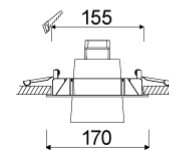

* M = Meat,
M = Meat, F = Fish,
BF = Brilliant Food

Technical details as well as weight specifications and measurements have been prepared with care. Errors excepted. All dimensions in mm · LED service life data: L80/B10 at ambient temperature (ta) 25°C. Rated lamp service life 50,000h. Luminous flux and efficiency specifications are subject to a tolerance of +/- 10%. Min CRI Ra: >80 / >90 · Product images are used as an example and may differ from the original · We reserve the right to make changes, insofar as they serve progress. The Single Lighting Regulation (SLR) documentation can be found in our download area. Oktalite Lichttechnik GmbH · Mathias-Brüggen-Str. 73 · 50829 Cologne · T 49 221 59767-0 · F 49 221 59767-40 · mail@oktalite.com · www.oktalite.com · 2023-05-15

Efficient White: R₉ = 75, R_f = 91, R_g = 102Brilliant Colour: R₉ = 94, R_f = 95, R_g = 104

Technical details as well as weight specifications and measurements have been prepared with care. Errors excepted. All dimensions in mm · LED service life data: L80/B10 at ambient temperature (ta) 25°C. Rated lamp service life 50,000h. Luminous flux and efficiency specifications are subject to a tolerance of +/- 10%. Min CRI Ra: >80 / >90 · Product images are used as an example and may differ from the original · We reserve the right to make changes, insofar as they serve progress. The Single Lighting Regulation (SLR) documentation can be found in our download area. Oktalite Lichttechnik GmbH · Mathias-Brüggen-Str. 73 · 50829 Cologne · T 49 221 59767-0 · F 49 221 59767-40 · mail@oktalite.com · www.oktalite.com · 2023-05-15