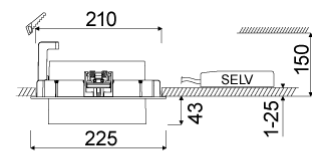

* M = Meat,
M = Meat, F = Fish,
BF = Brilliant Food

Technical details as well as weight specifications and measurements have been prepared with care. Errors excepted. All dimensions in mm · LED service life data: L80/B10 at ambient temperature (ta) 25°C. Rated lamp service life 50,000h. Luminous flux and efficiency specifications are subject to a tolerance of +/- 10%. Min CRI Ra: >80 / >90 · Product images are used as an example and may differ from the original · We reserve the right to make changes, insofar as they serve progress. The Single Lighting Regulation (SLR) documentation can be found in our download area. Oktalite Lichttechnik GmbH · Mathias-Brüggen-Str. 73 · 50829 Cologne · T 49 221 59767-0 · F 49 221 59767-40 · mail@oktalite.com · www.oktalite.com · 2023-05-15

Efficient White: R₉ = 75, R_f = 91, R_g = 102Brilliant Colour: R₉ = 94, R_f = 95, R_g = 104

Technical details as well as weight specifications and measurements have been prepared with care. Errors excepted. All dimensions in mm · LED service life data: L80/B10 at ambient temperature (ta) 25°C. Rated lamp service life 50,000h. Luminous flux and efficiency specifications are subject to a tolerance of +/- 10%. Min CRI Ra: >80 / >90 · Product images are used as an example and may differ from the original · We reserve the right to make changes, insofar as they serve progress. The Single Lighting Regulation (SLR) documentation can be found in our download area. Oktalite Lichttechnik GmbH · Mathias-Brüggen-Str. 73 · 50829 Cologne · T 49 221 59767-0 · F 49 221 59767-40 · mail@oktalite.com · www.oktalite.com · 2023-05-15