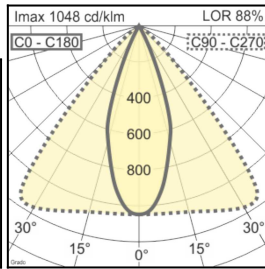

**GRADO****oktalite**

LED Luminous Flux Class	Light colour	CRI R _a	system luminous flux	System performance	Order number		
					white	silver	black
4000 lm	3000 K - Brilliant Colour	97	3980 lm	46 W	10206206	10206207	10206208
5000 lm	2700 K	81	4665 lm	36 W	10206197	10206198	10206199
	3000 K	83	4795 lm	36 W	10206200	10206201	10206202
	3000 K - Efficient White	94	5030 lm	46 W	10206203	10206204	10206205
	3500 K	84	4890 lm	36 W	10206209	10206210	10206211
	4000 K	83	5055 lm	36 W	10206212	10206213	10206214
3000 lm	M	-	2900 lm	46 W	10206215	10206216	10206217
	M+F	-	2700 lm	46 W	10206218	10206219	10206220
4000 lm	BF	-	3680 lm	40 W	10206221	10206222	10206223

Efficient White: R₉ = 75, R_f = 91, R_g = 102Brilliant Colour: R₉ = 94, R_f = 95, R_g = 104

Technical details as well as weight specifications and measurements have been prepared with care. Errors excepted. All dimensions in mm · LED service life data: L80/B10 at ambient temperature (ta) 25°C. Rated lamp service life 50,000h. Luminous flux and efficiency specifications are subject to a tolerance of +/- 10%. Min CRI Ra: >80 / >90 · Product images are used as an example and may differ from the original · We reserve the right to make changes, insofar as they serve progress. The Single Lighting Regulation (SLR) documentation can be found in our download area. Oktalite Lichttechnik GmbH · Mathias-Brüggen-Str. 73 · 50829 Cologne · T 49 221 59767-0 · F 49 221 59767-40 · mail@oktalite.com · www.oktalite.com · 2023-05-15

Optic GRADO - LED IQ DALI

oktalite

Optic ZX folding reflector
Type Optic integrated

Beam angle

Wide Flood

Cover without
LOR 88 %

Grado			
Höhe [m]	KegelØ [cm]	E(0°) [lx/kim]	E(C0) E(C90) [lx/kim]
1	67 171	1048	451 258
2	133 342	262	113 64
3	200 512	116	50 29