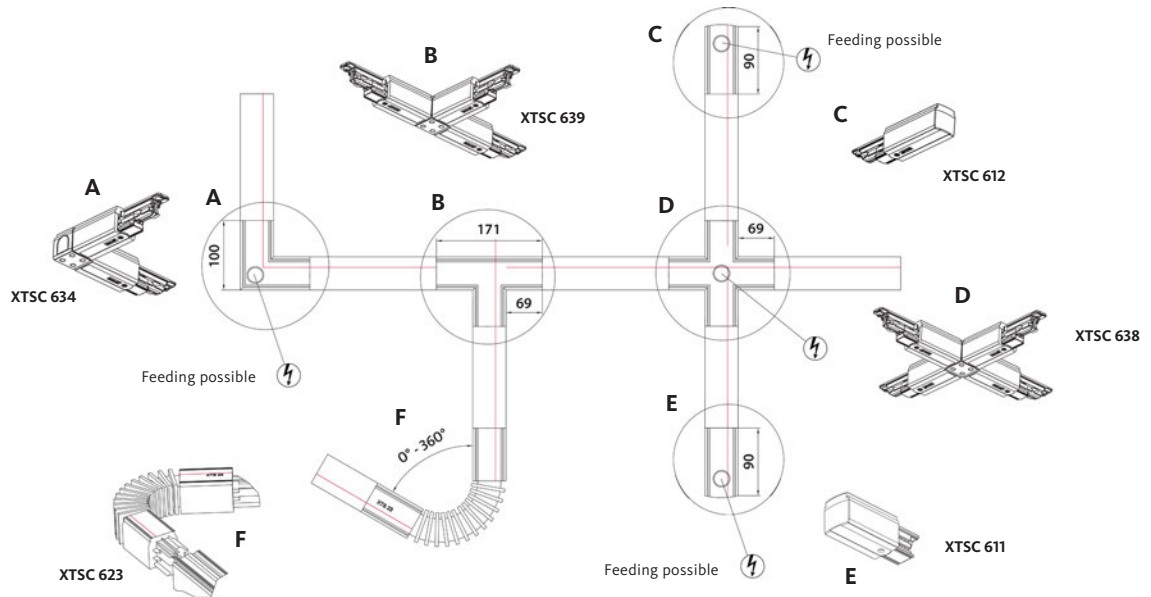

DALI 3-CIRCUIT TRACK

oktalite

Luminaire type	3-ph system global
Mounting	Surface-mounted / recessed / pendant
Length	1000 mm, 2000 mm, 3000 mm
Colour	white, silver/grey, black
Connection	AC current 230 V = max. 3,600 W (16 A) three-circuit current 400 V = max. 3 x 3,600 W = 10.800 W with individual fusing of all 3 circuits (3 x 16 A) DALI 1A 50V FELV
Surface	Aluminium
Light control	on request
Components	

-  3-circuit track
-  Feeding
-  Coupler
-  Mounting
-  Accessories

Test seal

DALI 3-CIRCUIT TRACKS

oktalite

Tracks	Length	Reference number		
		white	silver	black
Surface-mounted track				
	1000 mm	10112467	10112460	10138969
	2000 mm	10112468	10112461	10138970
	3000 mm	10112469	10112462	10138971
Recessed track				
	1000 mm	10112463	10112479	10138972
	2000 mm	10112464	10112480	10138973
	3000 mm	10112465	10112481	10138974
Electric feeding				
	Live end, XTSC 612	10112538	10112493	10138976
		Live end, XTSC 611	10112537	10112492
All dimensions in mm				

All dimensions in mm

DALI 3-CIRCUIT TRACKS

oktalite

	Covers	Reference number		
		white	silver	black
	Cover for surface-mounted track	10062419		10062420
	Cover for X-Coupler	10118251	10118252	10118253
	Cover for feeding / recessed track	10118245	10118246	10118247
	End plate	10062381	10089978	10062393
Accessories				
	Bending tool		10062418	

All dimensions in mm