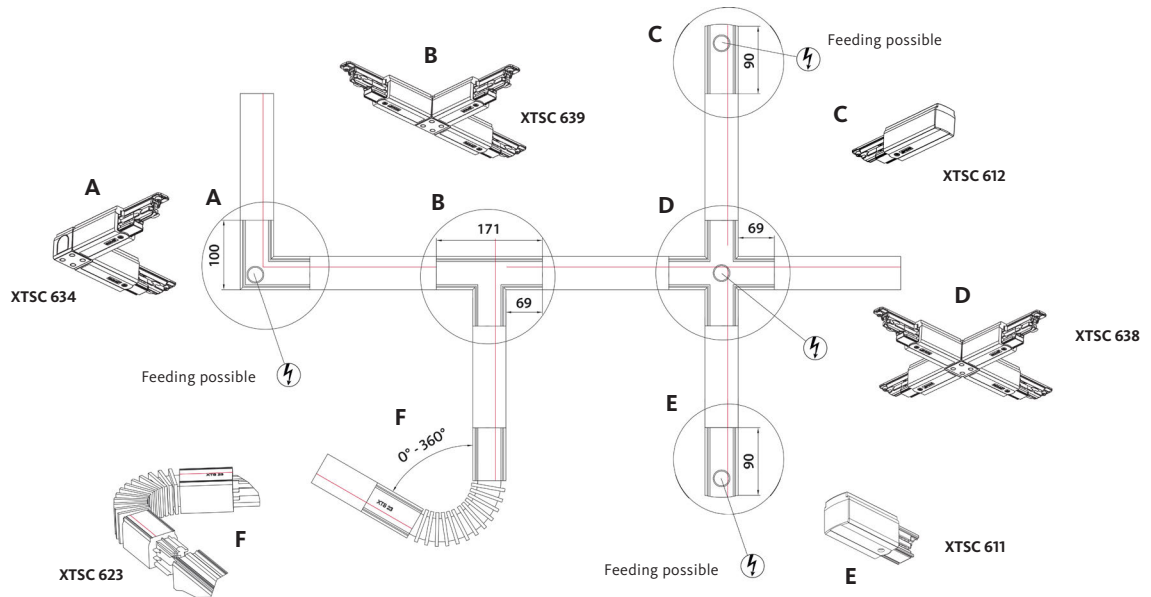

DALI 3-CIRCUIT TRACK

oktalite

Luminaire type	3-ph system global
Mounting	Surface-mounted / recessed / pendant
Length	1000 mm, 2000 mm, 3000 mm
Colour	white, silver/grey, black
Connection	AC current 230 V = max. 3,600 W (16 A) three-circuit current 400 V = max. 3 x 3,600 W = 10.800 W with individual fusing of all 3 circuits (3 x 16 A) DALI 1A 50V FELV
Surface	Aluminium
Light control	on request

- Components
-  3-circuit track
 -  Feeding
 -  Coupler
 -  Mounting
 -  Accessories

- Test seal
- 
 - 
 - 
 - 

DALI 3-CIRCUIT TRACKS

oktalite

Tracks	Length	Reference number		
		white	silver	black
Surface-mounted track				
	1000 mm	10112467	10112460	10138969
	2000 mm	10112468	10112461	10138970
	3000 mm	10112469	10112462	10138971
Recessed track				
	1000 mm	10112463	10112479	10138972
	2000 mm	10112464	10112480	10138973
	3000 mm	10112465	10112481	10138974
Electric feeding				
	Live end, XTSC 612	10112538	10112493	10138976
		Live end, XTSC 611	10112537	10112492
All dimensions in mm				

All dimensions in mm

DALI 3-CIRCUIT TRACKS

oktalite

	Covers	Reference number		
		white	silver	black
	Cover for surface-mounted track	10062419		10062420
	Cover for X-Coupler	10118251	10118252	10118253
	Cover for feeding / recessed track	10118245	10118246	10118247
	End plate	10062381	10089978	10062393
Accessories				
	Bending tool		10062418	

All dimensions in mm