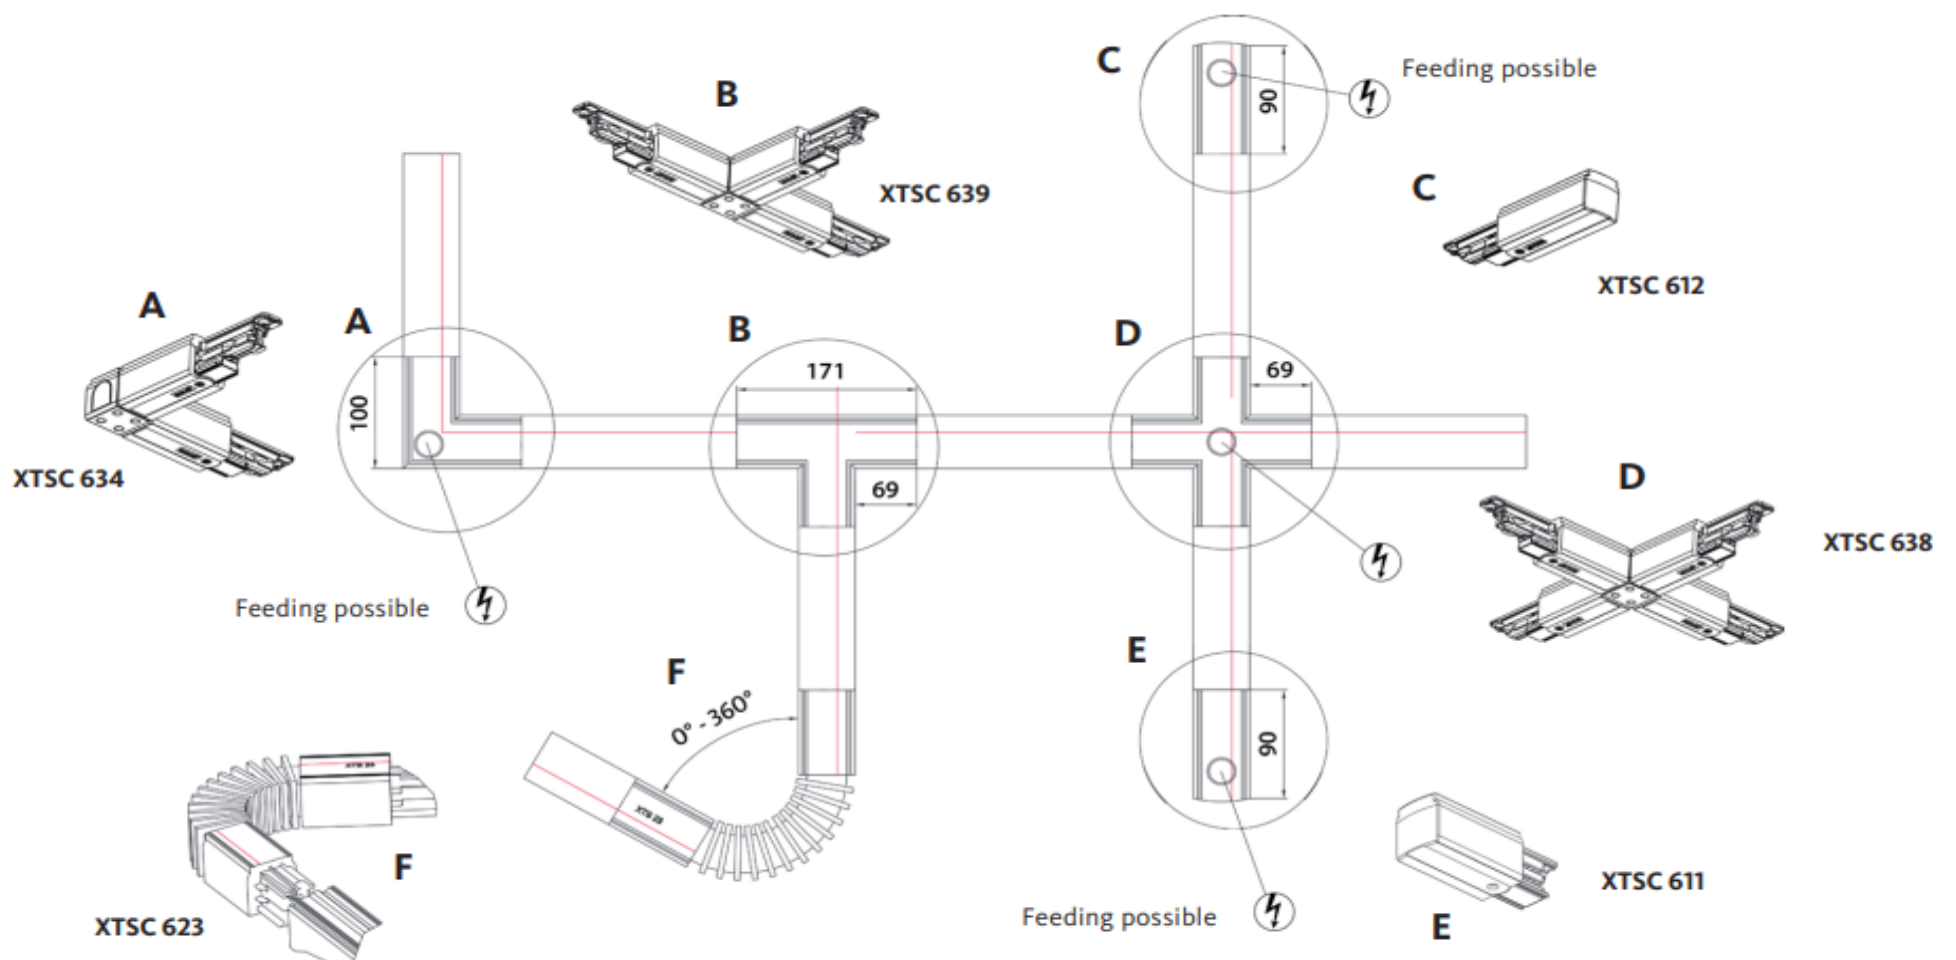

# DALI 3-CIRCUIT TRACK

Luminaire type	3-ph system global
Mounting	Surface-mounted / recessed / pendant
Length	1000 mm, 2000 mm, 3000 mm
Colour	white, silver/grey, black
Connection	AC current 230 V = max. 3,600 W (16 A) three-circuit current 400 V = max. 3 x 3,600 W = 10.800 W with individual fusing of all 3 circuits (3 x 16 A) DALI 1A 50V FELV
Surface	Aluminium
Light control	on request
Components	

-  3-circuit track
-  Feeding
-  Coupler
-  Mounting
-  Accessories

Test seal

Technical details as well as weight specifications and measurements have been prepared with care. Errors excepted. All dimensions in mm · Product images are used as an example and may differ from the original · We reserve the right to make changes, insofar as they serve progress · Oktalite Lichttechnik GmbH · Mathias-Brüggen-Str. 73 · 50829 Cologne · T +49 221 59767-0 · F +49 221 59767-40 · mail@oktalite.com · www.oktalite.com – 08.06.2022

## DALI 3-CIRCUIT TRACK

oktalite

Tracks	Length	Reference number		
		white	silver	black
<b>Surface-mounted track</b> 	1000 mm	10112467 7944200	10112460 7944500	10138969 7944800
	2000 mm	10112468 7944300	10112461 7944600	10138970 7944900
	3000 mm	10112469 7944400	10112462 7944700	10138971 7945000
<b>Recessed track</b> 	1000 mm	10112463 7945100	10112479 7945400	10138972 7945700
	2000 mm	10112464 7945200	10112480 7945500	10138973 7945800
	3000 mm	10112465 7945300	10112481 7945600	10138974 7945900

## DALI 3-CIRCUIT TRACK

oktalite

Covers		Reference number		
		white	silver	black
	Cover for surface-mounted track	10372603 9642700	-	10372604 9642800
	Cover for X-Coupler	10118251 7949600	10118252 7949700	10118253 7949800
	Cover for feeding / recessed track	10103816 7943900	10118243 7944000	10118244 7944100
	End plate	10062381 5855600	10089978 5857900	10062393 5856800